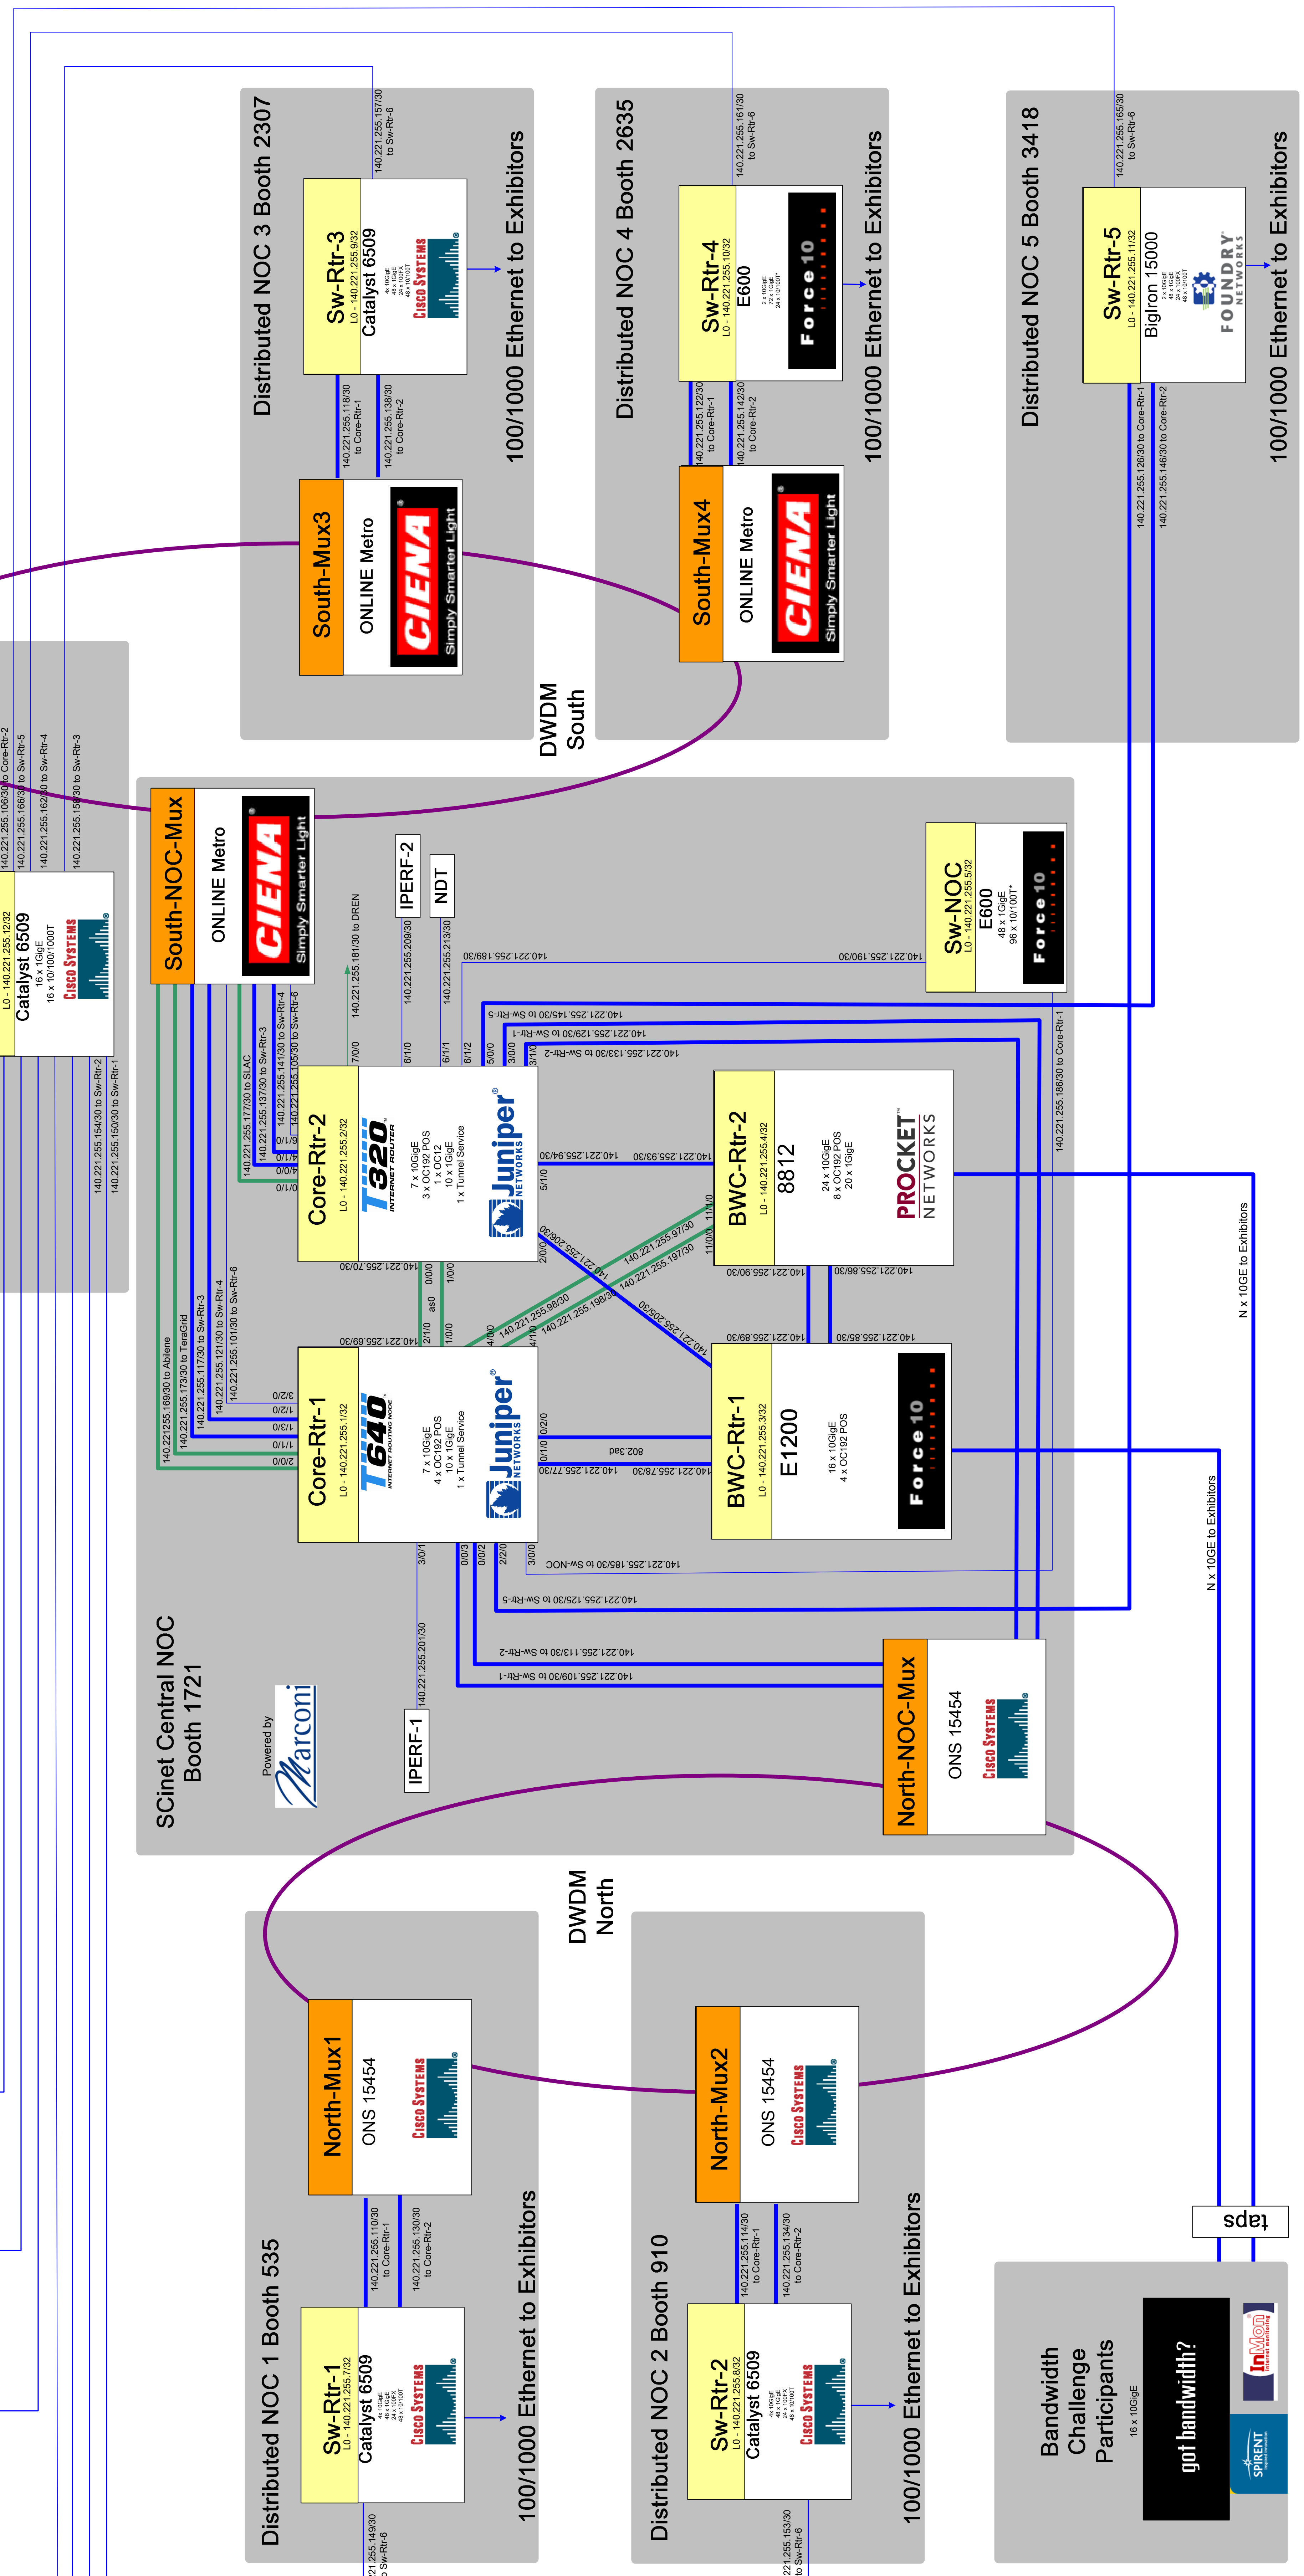

PoS
Ethernet - 1 GigE
Ethernet - 10 GigE
DWDM

D. Rice (LANL)
L. Winkler (ANL)
Ver 1.7 10/29/2003

Bandwidth Challenge Participants
got bandwidth?
Sprint, InRoads