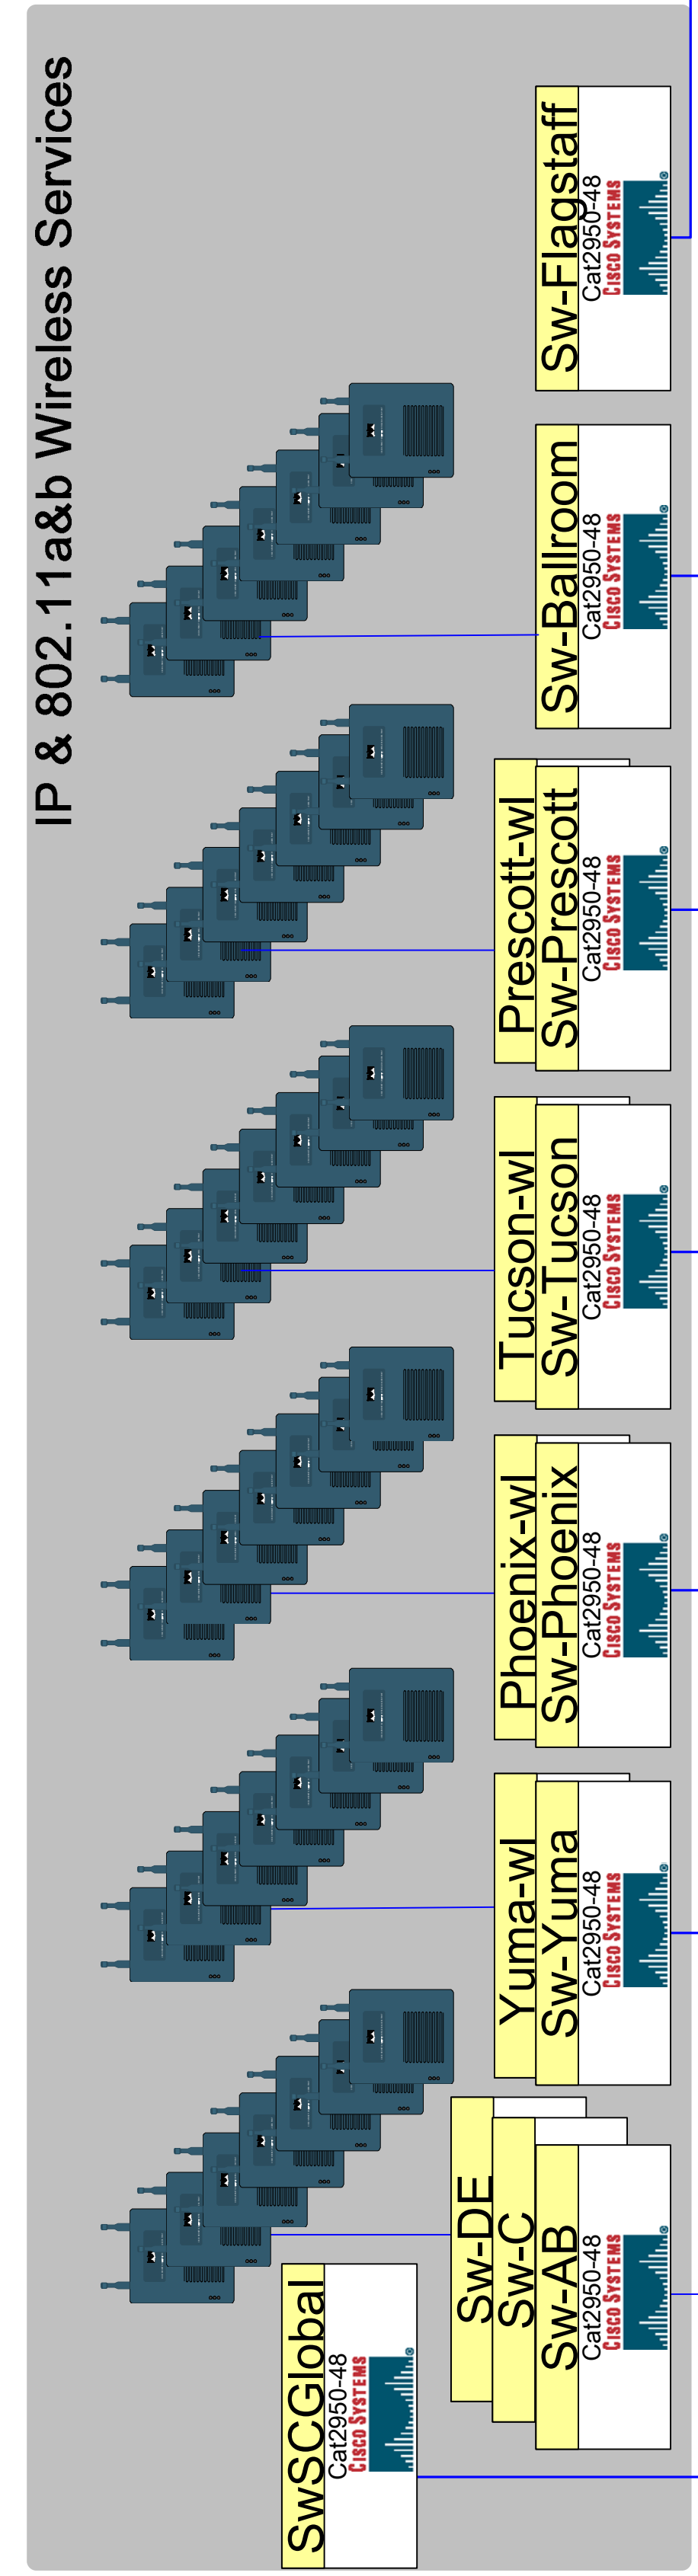

PoS
Ethernet - 1 GigE
Ethernet - 10 GigE
DWDM

D. Rice (LANL)
L. Winkler (ANL)
Ver 1.7 10/29/2003

Bandwidth Challenge Participants
got bandwidth?
Sprint, InRoads