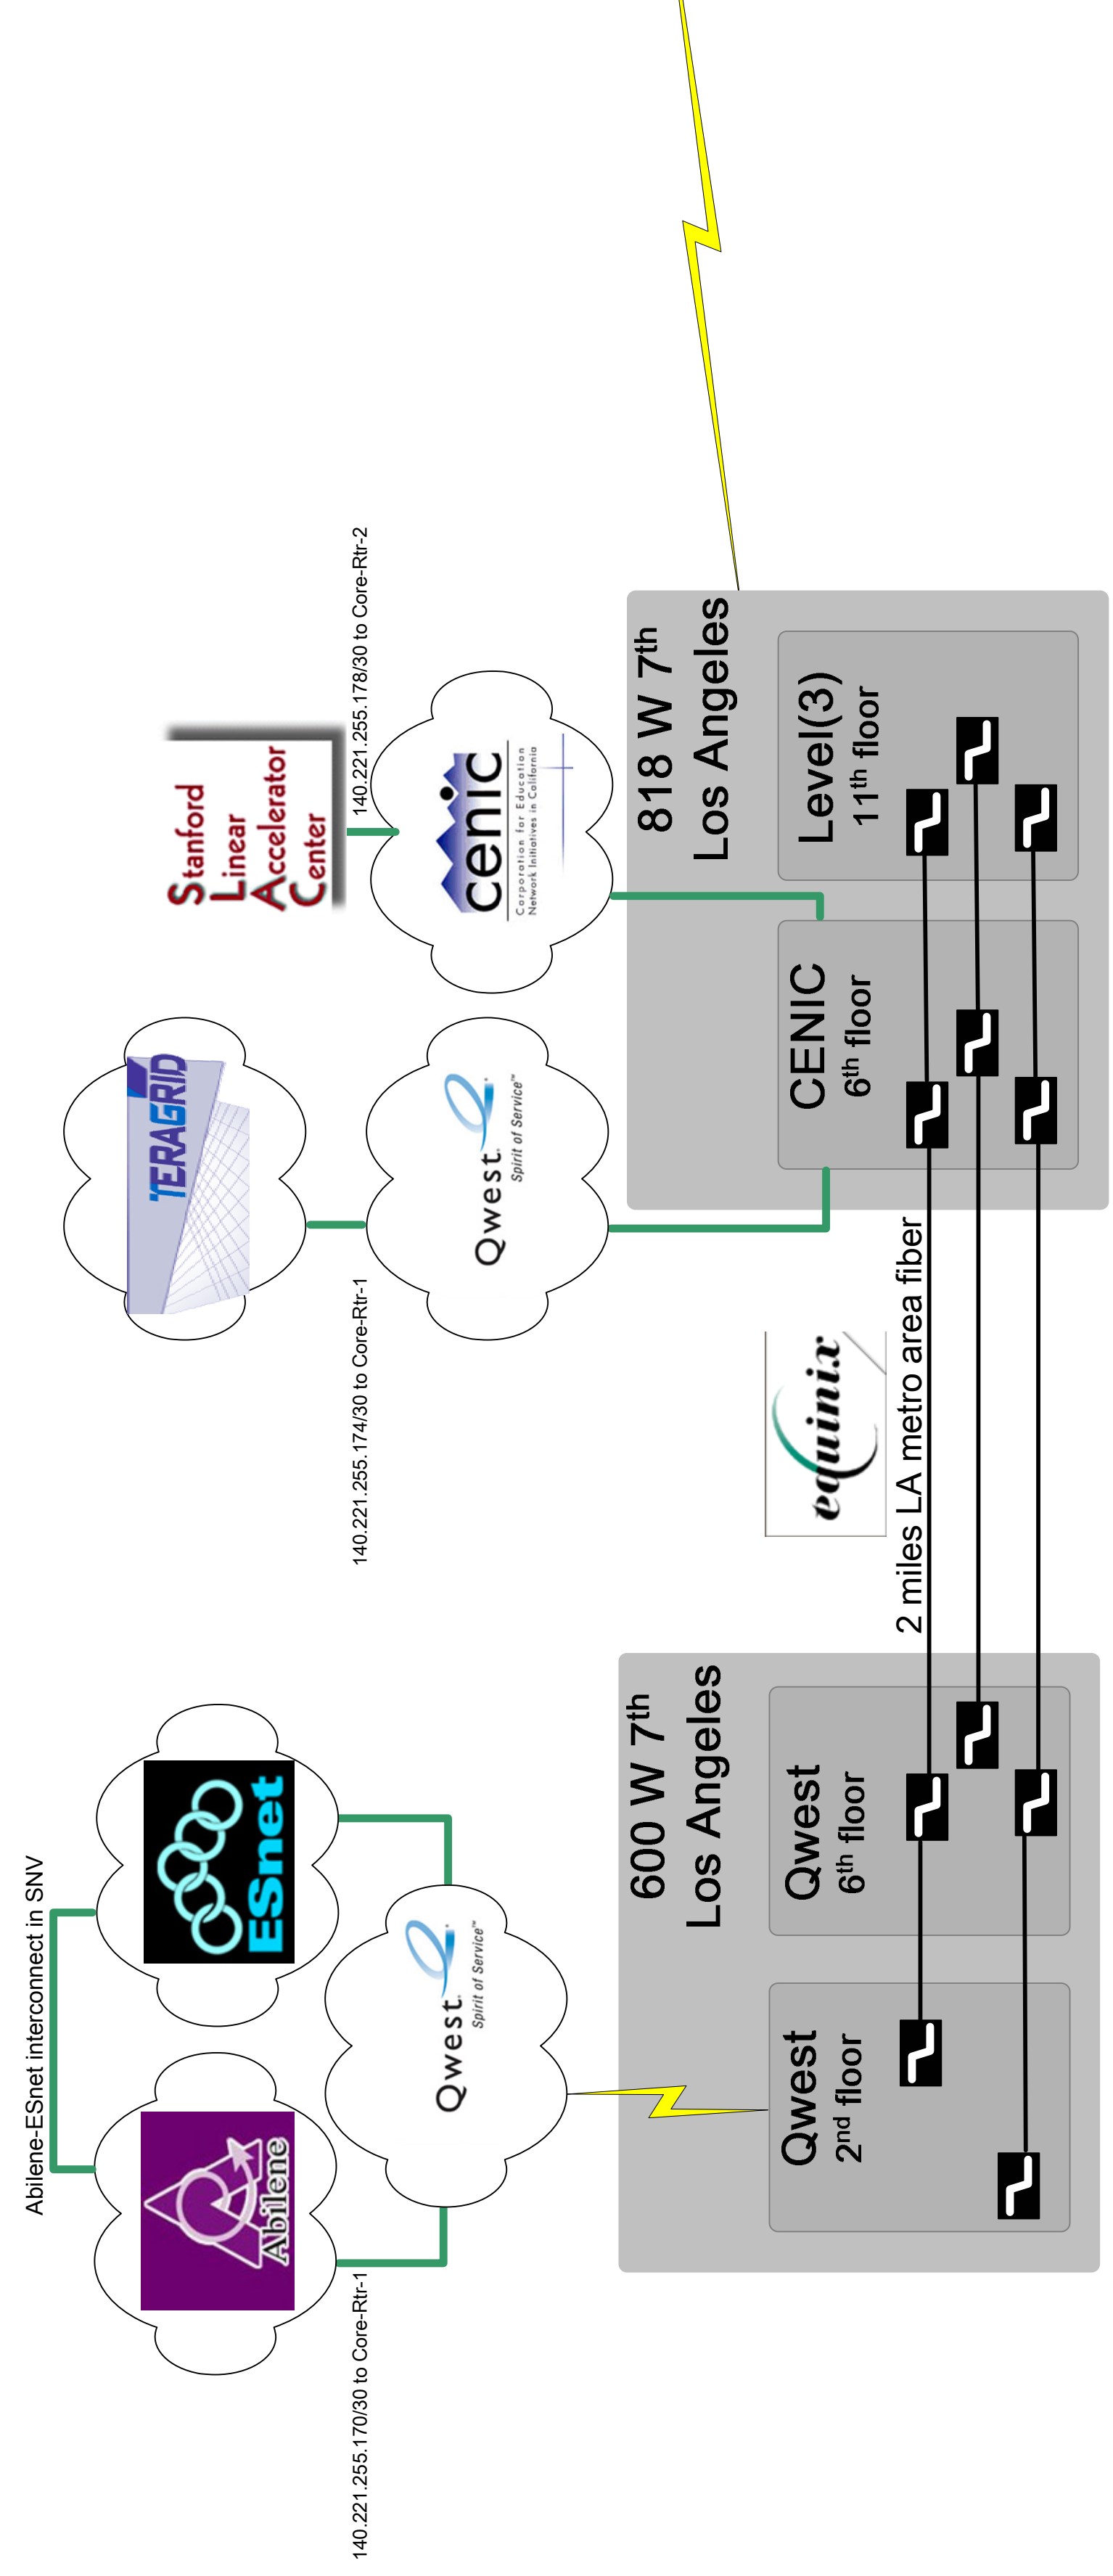

PoS
Ethernet - 1 GigE
Ethernet - 10 GigE
DWDM

D. Rice (LANL)
L. Winkler (ANL)
Ver 1.7 10/29/2003

Bandwidth Challenge Participants
got bandwidth?
Sprint, InRoads