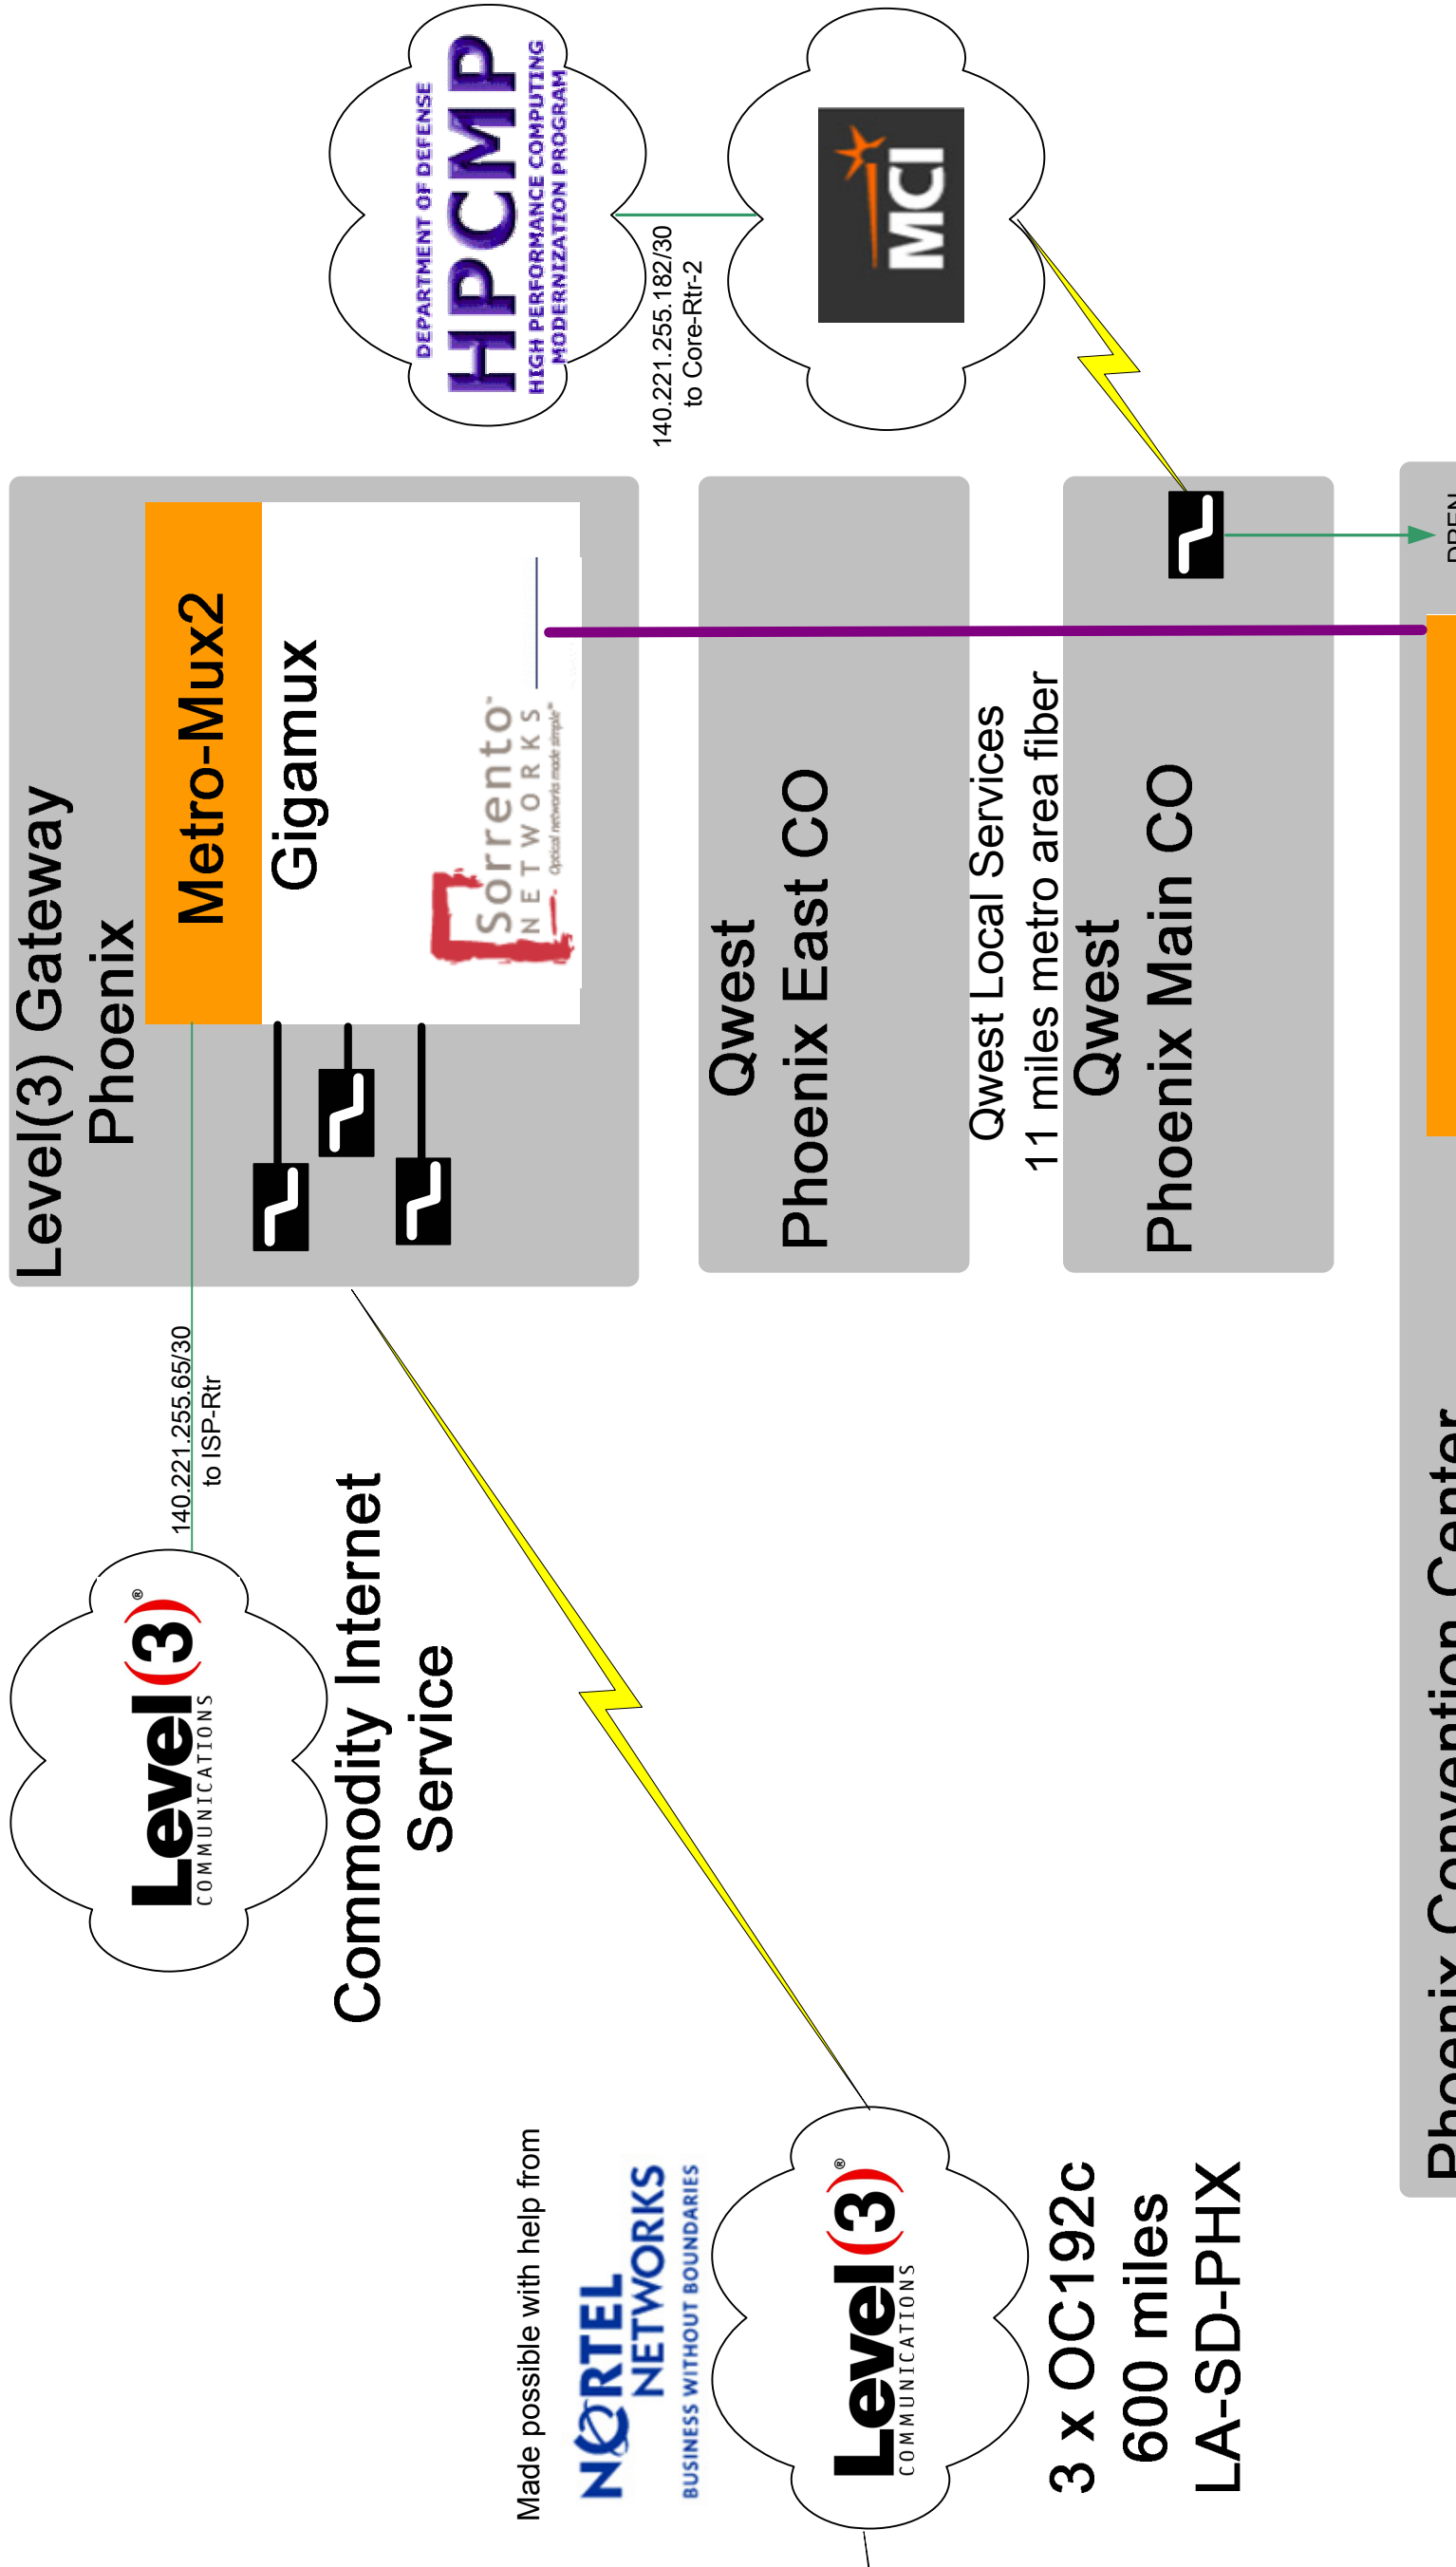

PoS
Ethernet - 1 GigE
Ethernet - 10 GigE
DWDM

D. Rice (LANL)
L. Winkler (ANL)
Ver 1.7 10/29/2003

Bandwidth Challenge Participants
got bandwidth?
Sprint, InRoads